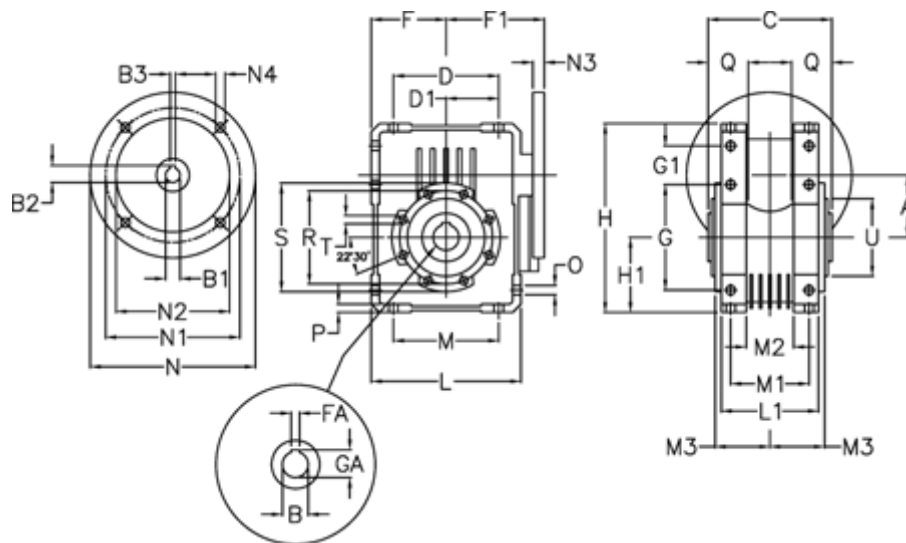

Article number: 392207501074536

Description: Worm Gear with Torque Limiter  
W75 L2-U-10-P112B5

## Measures

A = 75	F = 87	L = 174	N2 = 180	T = M8x14
B = 30	F1 = 120	L1 = 104	N3 = 13	U = 90
B1 E7 = 28	FA = 8	M = 126	N4 = 12.5	
B2 = 31.3	G = 126	M1 = 82	O = 10.5	
B3 H9 = 8	G1 = 46.5	M2 = 44	P = 9	
C = 127	GA = 33.3	M3 = 58.5	Q = 40	
D = 109.5	H = 220.5	N = 250	R = 110	
D1 = 46.5	H1 = 87	N1 = 215	S = 125	